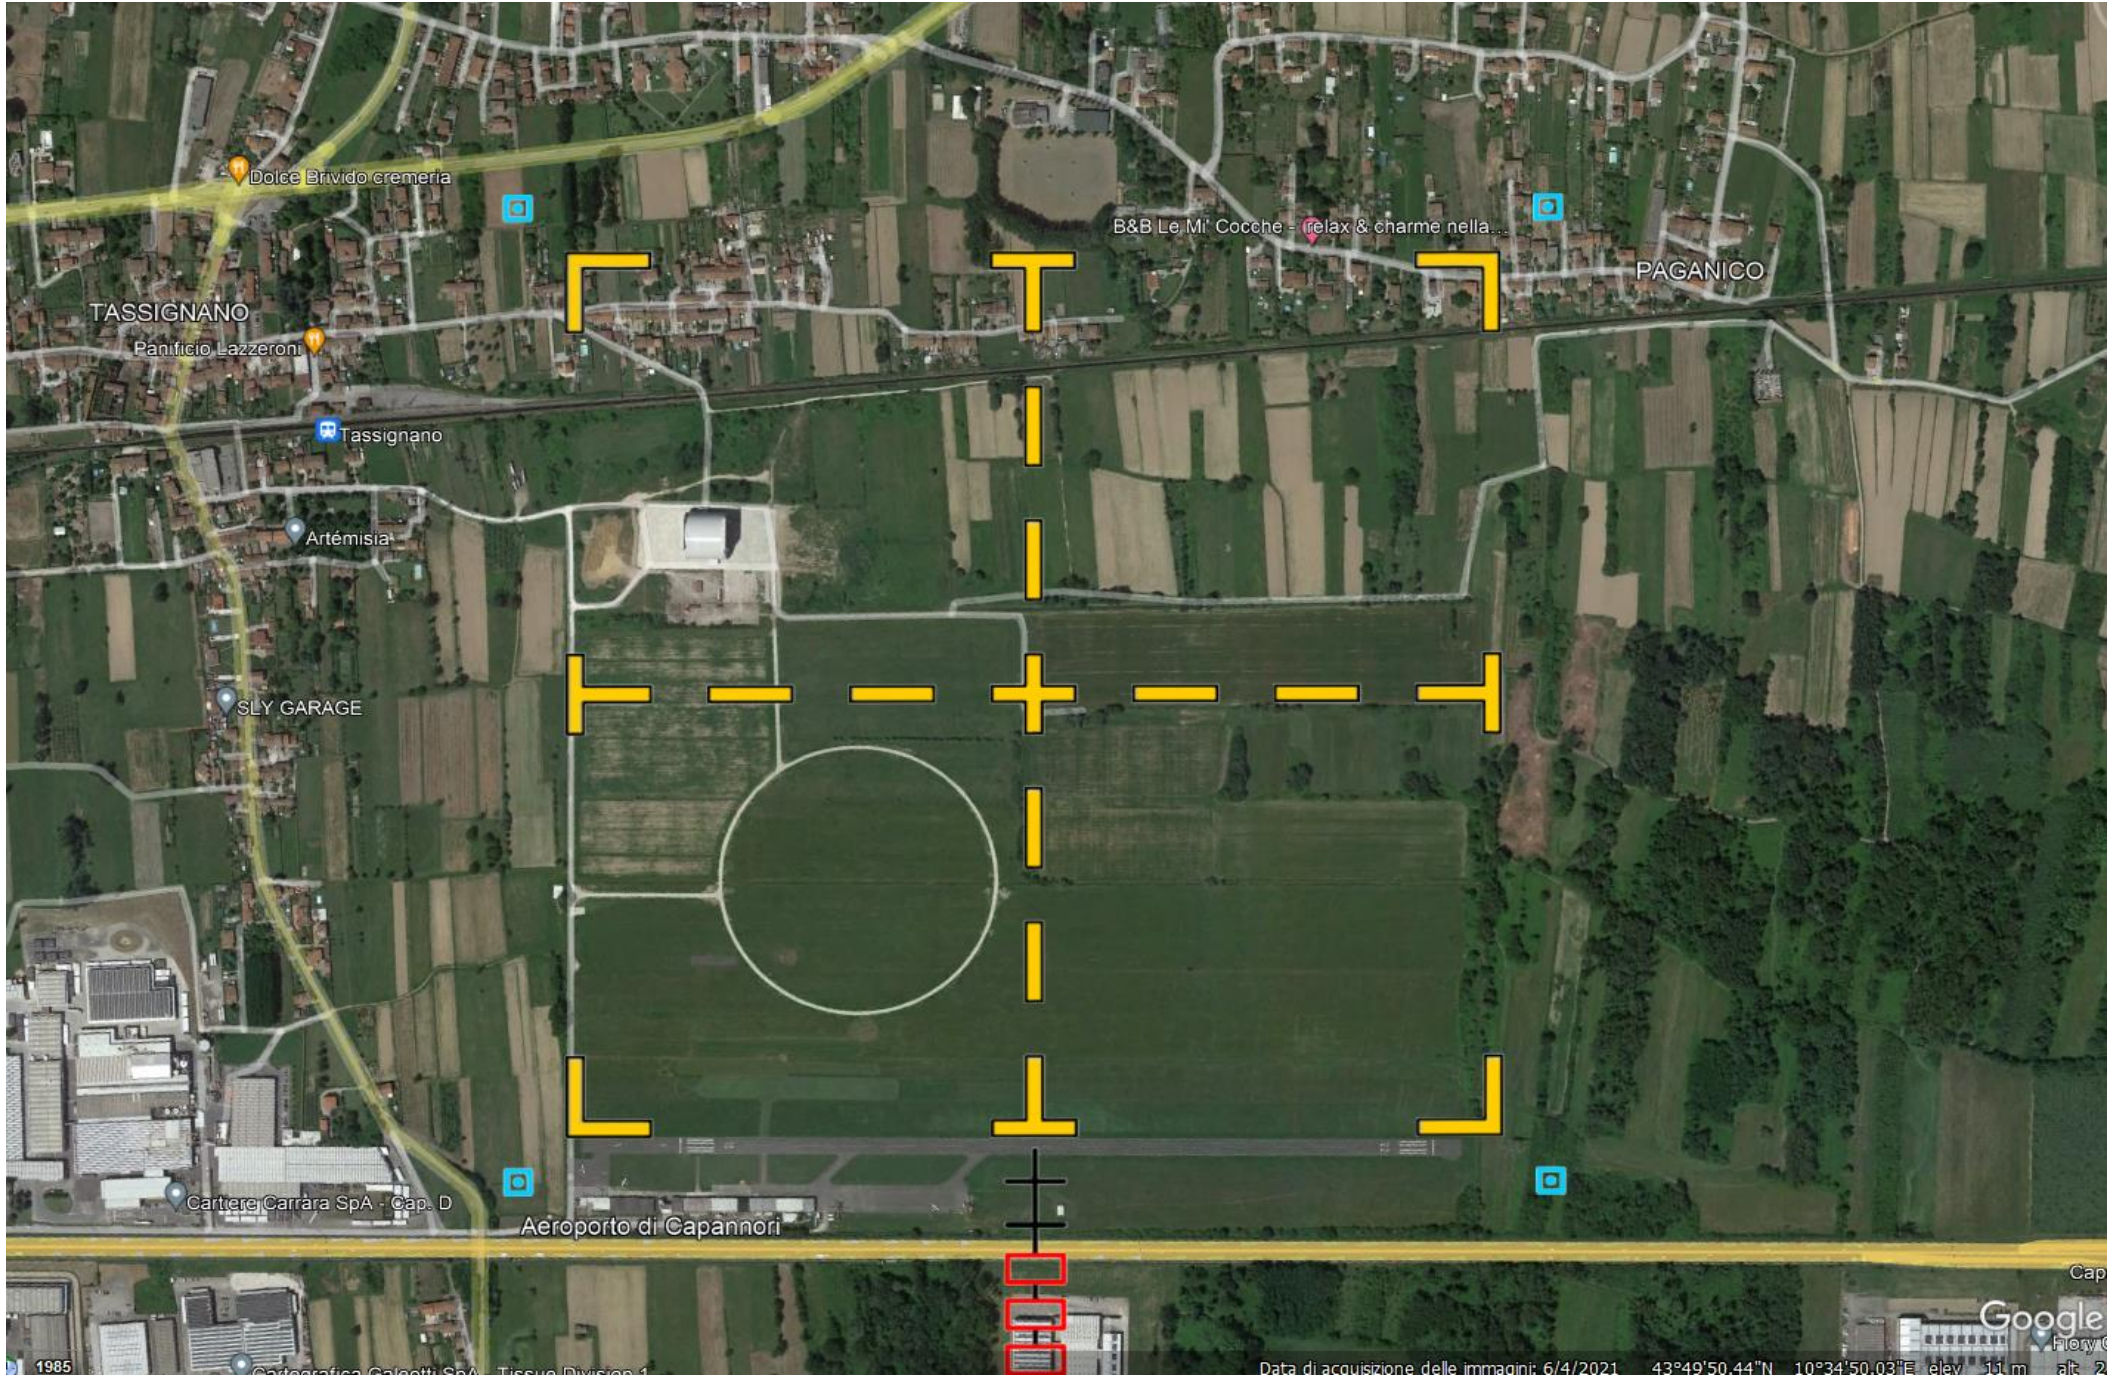

BOX ACRO LUCCA AD

Official Box centered at: 43°49'49.21"N 10°34'46.56"E (Judge position South)
Lower limit 200 mt gnd (211 mt amsl) / Upper limit 1200 mt gnd (1211 mt amsl)

BOX ACRO LUCCA AD

Official Box centered at: 43°49'49.21"N 10°34'46.56"E (Judge position South)

Lower limit 200 mt gnd (211 mt amsl) / Upper limit 1200 mt gnd (1211 mt amsl)